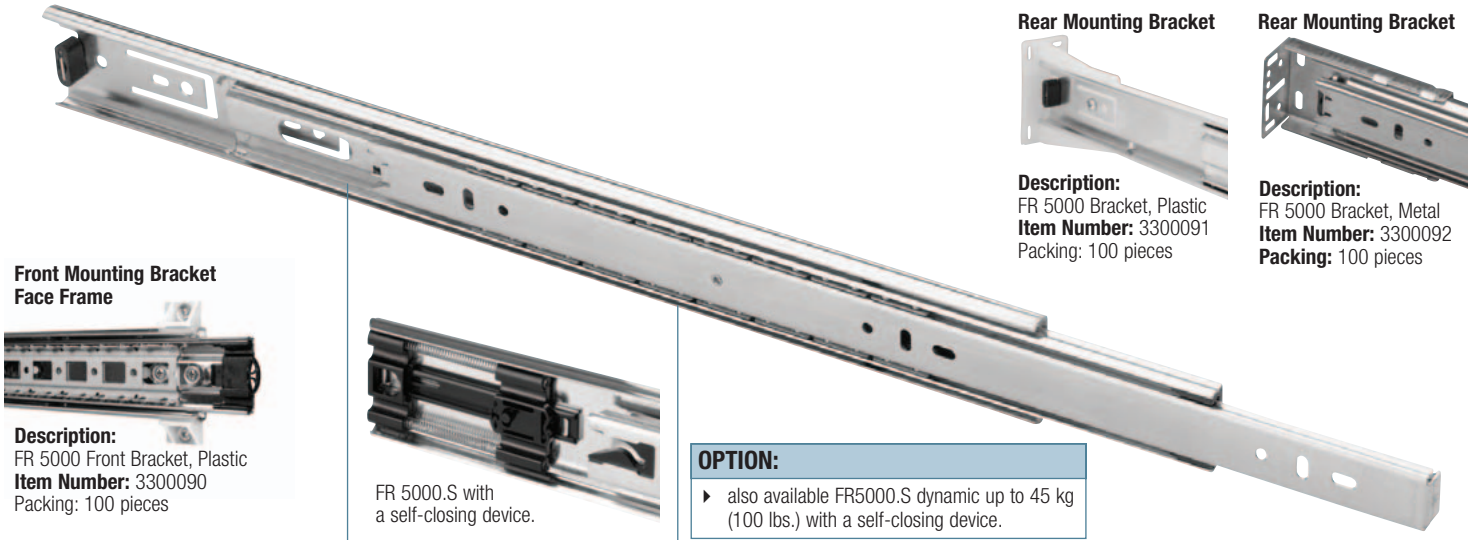

FR 5000

SLIDE TYPE:	Full-Extension Ball Bearing Drawer Slide - Standard Version
MOUNTING:	Side Mount

WIDTH:	12.3 mm (0.48 in.)
LOAD CAPACITY:	dynamic up to 45 kg (100 lbs.)

Front Mounting Bracket Face Frame

Description:
FR 5000 Front Bracket, Plastic
Item Number: 3300090
Packing: 100 pieces

FR 5000.S with
a self-closing device.

OPTION:

▶ also available FR5000.S dynamic up to 45 kg (100 lbs.) with a self-closing device.

Rear Mounting Bracket

Description:
FR 5000 Bracket, Plastic
Item Number: 3300091
Packing: 100 pieces

Rear Mounting Bracket

Description:
FR 5000 Bracket, Metal
Item Number: 3300092
Packing: 100 pieces

MATERIALS:	cold rolled steel
-------------------	-------------------

FEATURES:	steel ball bearings
------------------	---------------------

SPECIFICATIONS:	<ul style="list-style-type: none"> ▶ precision ball bearing drawer slide for medium-duty applications in office and residential furniture ▶ drawer profile features an easy to operate disconnect finger release trigger ▶ system 32 compatible hole locations ▶ drawer slide is non-handed, and has a hold-close detent
------------------------	--