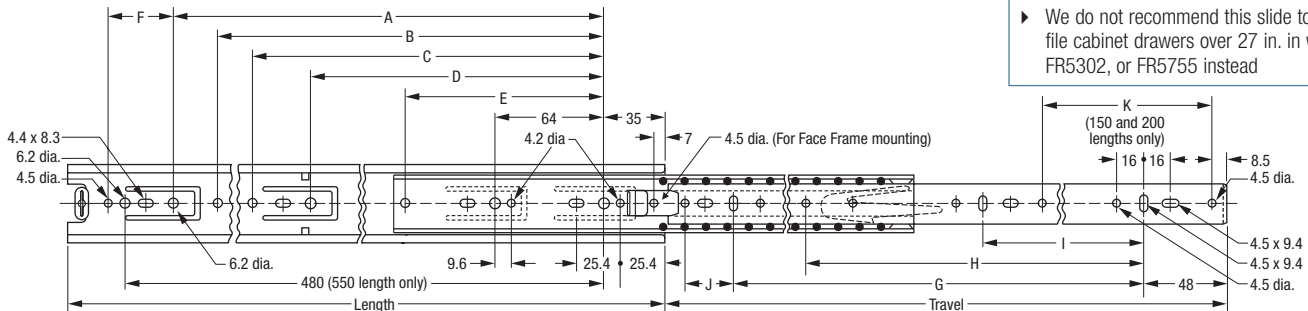

FEATURES:	steel ball bearings
------------------	---------------------

SPECIFICATIONS:	<ul style="list-style-type: none"> ▶ precision ball bearing drawer slide for medium-duty applications in office and residential furniture ▶ drawer profile features an easy to operate disconnect finger release trigger ▶ system 32 compatible hole locations ▶ drawer slide is non-handed, and has a hold-close detent
------------------------	--

12.3 mm (0.48 in.) is the actual size of the slide.
Allow a min. of 12.7 mm (0.50 in.) for clearance.

NOTE:	▶ The compatible regular extension sister model FR 5005
--------------	---

CAUTION:	<ul style="list-style-type: none"> ▶ Both rear mounting brackets plastic and steel only work properly if screw (see screw page) is used ▶ We do not recommend this slide to be used on lateral file cabinet drawers over 27 in. in width. Use FR5210, FR5302, or FR5755 instead
-----------------	---