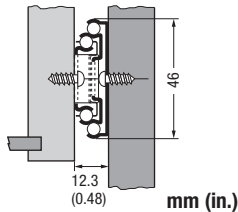

12.3 mm (0.48 in.) is the actual size of the slide.
Allow a min. of 12.7 mm (0.50 in.) for clearance.

NOTE:	▶ The compatible regular extension sister model FR 5005
--------------	---

CAUTION:	<ul style="list-style-type: none"> ▶ Both rear mounting brackets plastic and steel only work properly if screw (see screw page) is used ▶ We do not recommend this slide to be used on lateral file cabinet drawers over 27 in. in width. Use FR5210, FR5302, or FR5755 instead
-----------------	---